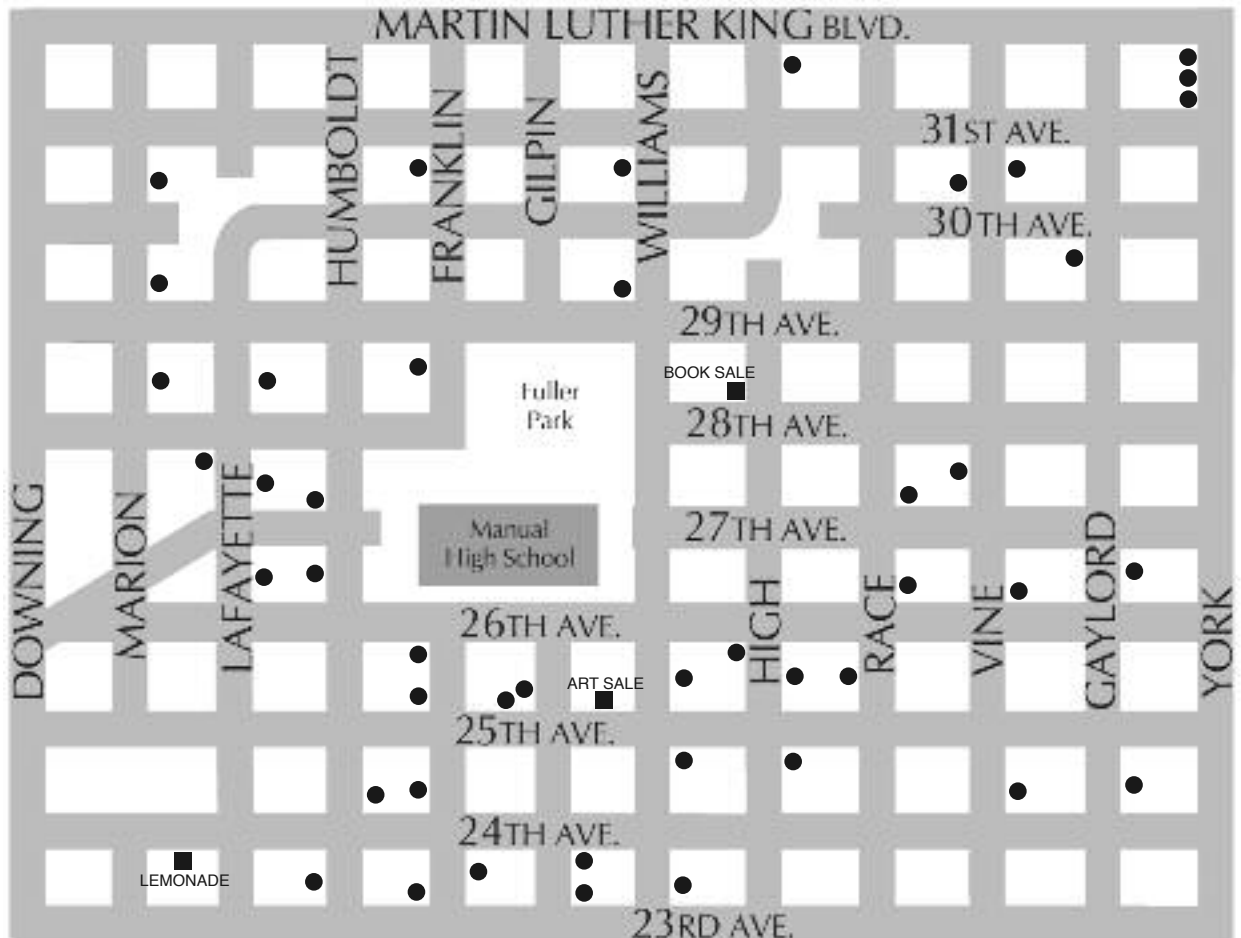

Participating Addresses (As of June 2)